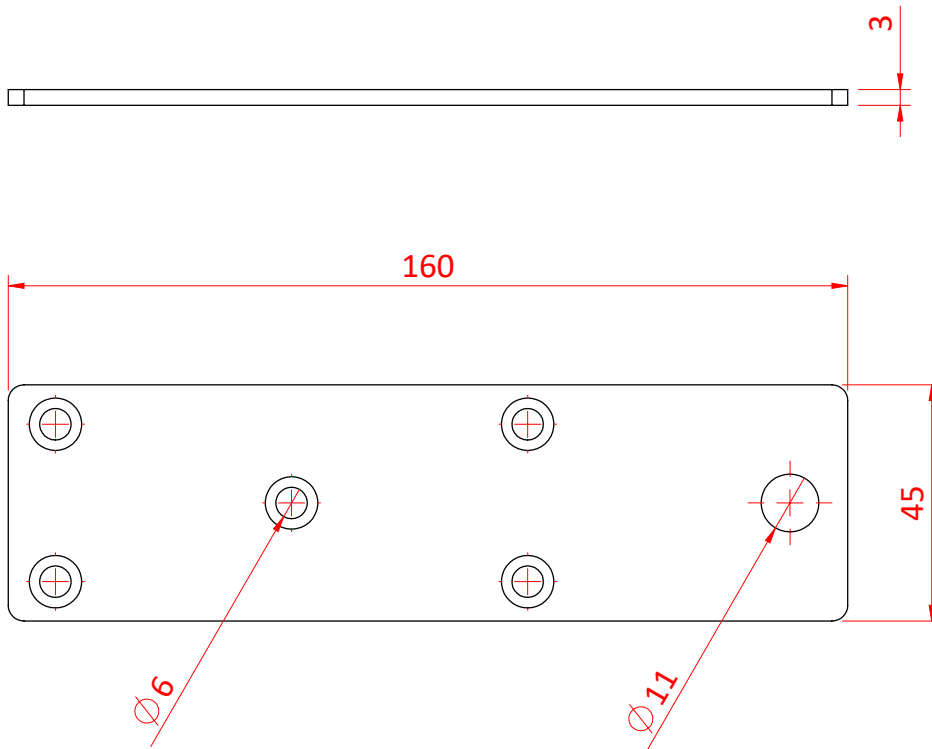

# Ceiling Plate

Ceiling Plate	
<b>Part Nos</b>	T65600
<b>Material</b>	S275 Mild Steel
<b>Finish</b>	BZP
<b>WLL</b>	Not Rated

Dimensions in mm

DIMENSIONS ARE A GUIDE ONLY AND MAY VARY

Doughty Engineering Ltd - Crow Arch Lane, Ringwood, Hampshire, BH24 1NZ, UK  
+44 (0) 1425 478961, sales@doughty-engineering.co.uk - www.doughty-engineering.co.uk