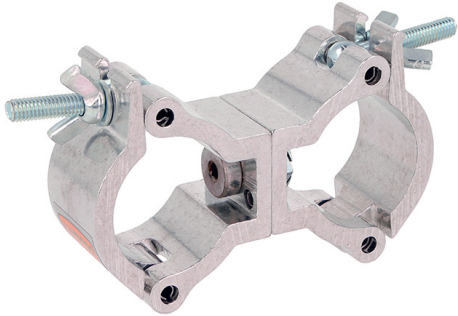

Product Data Sheet

1½" - 38mm Atom Parallel Coupler

An Atom Parallel Coupler	
Part Nos	T58980 - Silver T5898001 - Black
Tube Diameter	Ø1½" - 38mm
Materials	Main Body - AW6082 T6 Aluminium Roll Pins - Stainless Steel Eyebolt Assy - Grade 8.8
Max Tightening Torque	Hand Tighten
Tube Centres	72mm
WLL	100Kg
Weight	0.20Kg
Factor of Safety	5:1
Approval	TÜV Approved