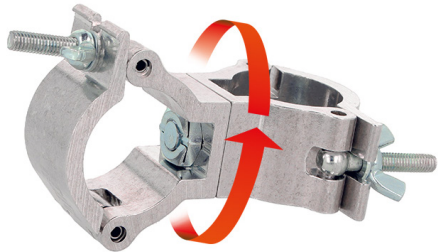

# 1½" - 38mm Atom Swivel Coupler

An Atom Swivel Coupler	
<b>Part Nos</b>	T58975 - Silver T5897501 - Black
<b>Tube Diameter</b>	Ø1½" - 38mm
<b>Materials</b>	Main Body - AW6082 T6 Aluminium Roll Pins - Stainless Steel Eyebolt Assy - Grade 8.8
<b>Max Tightening Torque</b>	Hand Tighten
<b>Tube Centres</b>	72mm
<b>WLL</b>	100Kg
<b>Weight</b>	0.20Kg
<b>Factor of Safety</b>	5:1
<b>Approval</b>	TÜV Approved