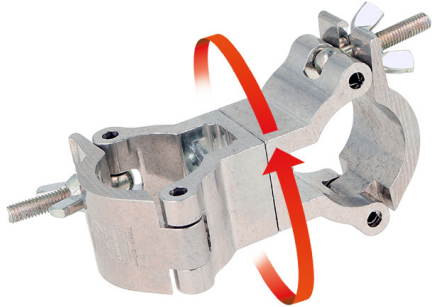

35mm Atom Swivel Coupler

Product Data Sheet

| An Atom Swivel Coupler | |
|------------------------------|--|
| Part Nos | T58905 - Silver T5890501 - Black |
| Tube Diameter | Ø35mm |
| Materials | Main Body - AW6082 T6 Aluminium Roll Pins - Stainless Steel Eyebolt Assy - Grade 8.8 |
| Max Tightening Torque | Hand Tighten |
| Tube Centres | 64mm |
| WLL | 100Kg |
| Weight | 0.17Kg |
| Factor of Safety | 5:1 |
| Approval | TÜV Approved |