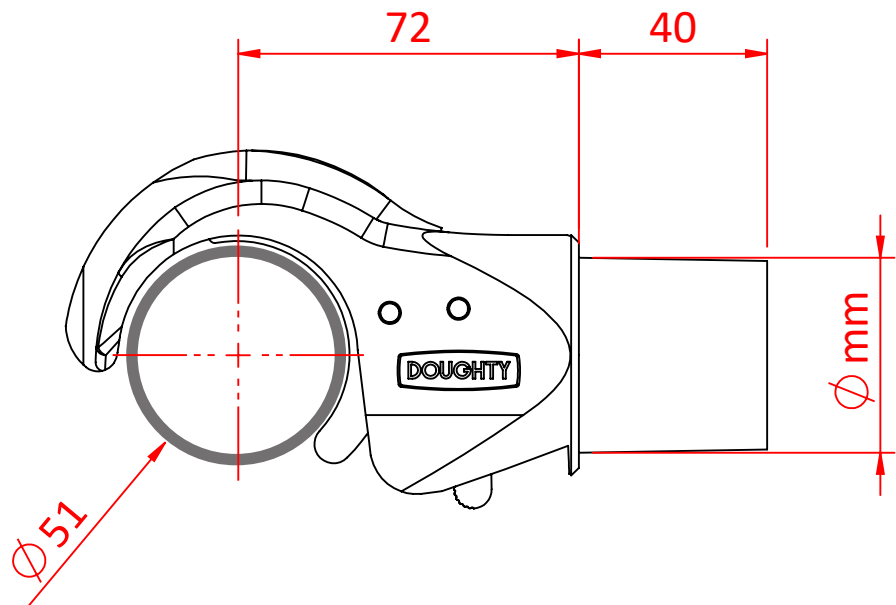

51mm Claw Clamps

Product Data Sheet

A range of 51mm Claw Clamps	
Part Nos	T58760 - Ø51 x 47mm T58761 - Ø51 x 44mm T58762 - Ø51 x 41.5mm T58763 - Ø51 x 39.5mm
Tube Diameter	Ø51mm
Materials	Cast Aluminium
WLL	Not Rated
Weight	0.36Kg

Ø mm

T58760 - Ø47mm

T58761 - Ø44mm

T58762 - Ø41.5mm

T58763 - Ø39.5mm