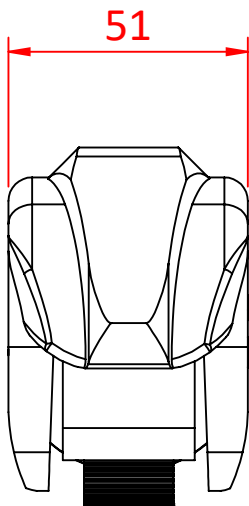

51mm Claw Clamps

Product Data Sheet

A range of 51mm Claw Clamps	
Part Nos	T58760 - Ø51 x 47mm T58761 - Ø51 x 44mm T58762 - Ø51 x 41.5mm T58763 - Ø51 x 39.5mm
Tube Diameter	Ø51mm
Materials	Cast Aluminium
WLL	Not Rated
Weight	0.36Kg

Ø mm

T58760 - Ø47mm

T58761 - Ø44mm

T58762 - Ø41.5mm

T58763 - Ø39.5mm