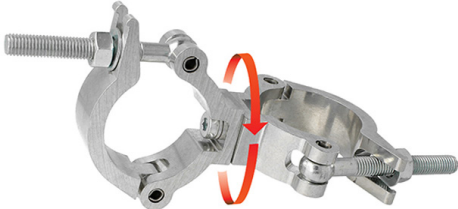

Product Data Sheet

Mammoth Swivel Coupler

| | |
|---|---|
| A Mammoth slimline swivel coupler combination which provides a firm fixing between two bars | |
| Part Nos | T57422 - Polished T57423 - Powder Painted Satin Black |
| Tube Diameter | Ø60 - 63mm |
| Materials | Main Body - AW6082 T6 Aluminium Roll Pins - Stainless Steel Eyebolt - Grade 8.8 |
| Max Tightening Torque | 30Nm |
| Fixings | N/A |
| WLL | 300Kg |
| Weight | 0.90Kg |
| Factor of Safety | 5:1 |
| Approval | TÜV Approved |