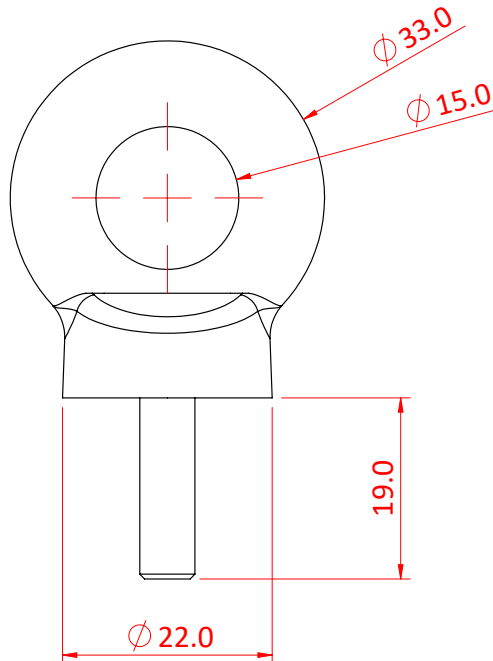

# M6 Eye Bolt

A Steel Eye Bolt	
Part Nos	T42500
Thread	M6
Material	C15E
Finish	BZP
WLL	100Kg
Conforms to	DIN 580

Dimensions in mm

DIMENSIONS ARE A GUIDE ONLY AND MAY VARY