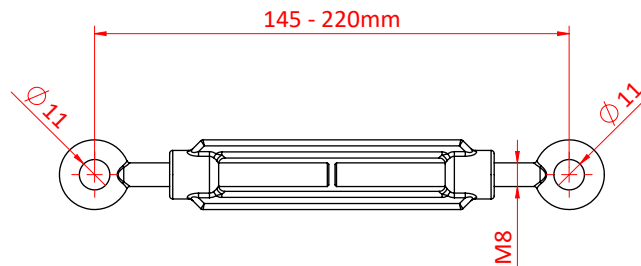

# Eye to Eye Strainers

An Eye to Eye Barrel Strainer	
<b>Part Nos</b>	T37500 - M8 T37501 - M8 Tested T37600 - M10 T37601 - M10 Tested
<b>Finish</b>	BZP
<b>Materials</b>	Mild Steel
<b>WLL</b>	T37500 - 230Kg T37501 - 230Kg T37600 - 700Kg T37601 - 700Kg
<b>Tested items are supplied with a Test Certificate</b>	

Dimensions in mm

DIMENSIONS ARE A GUIDE ONLY AND MAY VARY