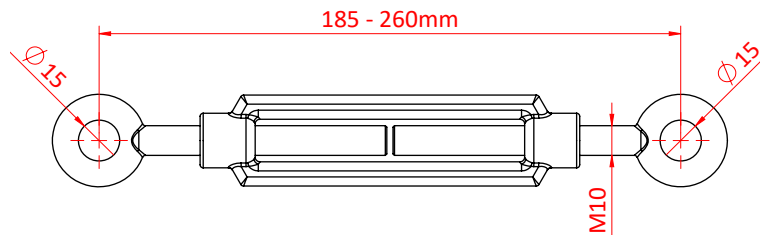

# Eye to Eye Strainers

An Eye to Eye Barrel Strainer	
<b>Part Nos</b>	T37500 - M8 T37501 - M8 Tested T37600 - M10 T37601 - M10 Tested
<b>Finish</b>	BZP
<b>Materials</b>	Mild Steel
<b>WLL</b>	T37500 - 230Kg T37501 - 230Kg T37600 - 700Kg T37601 - 700Kg
<b>Tested items are supplied with a Test Certificate</b>	

Dimensions in mm

DIMENSIONS ARE A GUIDE ONLY AND MAY VARY