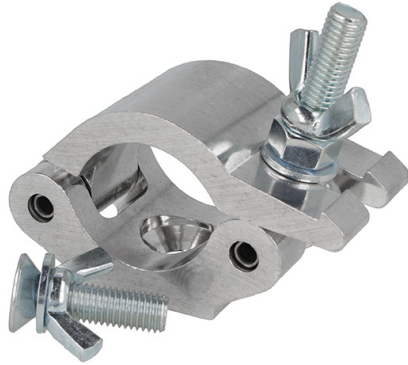

# All Weather Doughty USA Clamp

## Product Data Sheet

A low profile half coupler supplied with fixing kit.	
<b>Part Nos</b>	IP58600 - Polished IP58601 - Black
<b>Tube Diameter</b>	Ø48 - 51mm (1.89" - 2.01")
<b>Materials</b>	Main Body - AW6082 T6 Aluminium Roll Pins - Stainless Steel Eyebolt Assy - Grade 316 Stainless Steel
<b>Max Tightening Torque</b>	30Nm
<b>Fixings</b>	A4 Grade Stainless Steel M12 x 45 Countersunk Bolt & Wing Nut
<b>WLL</b>	500Kg
<b>Weight</b>	0.57Kg (1.26 lbs)
<b>Factor of Safety</b>	5:1
<b>Approval</b>	TÜV Approved