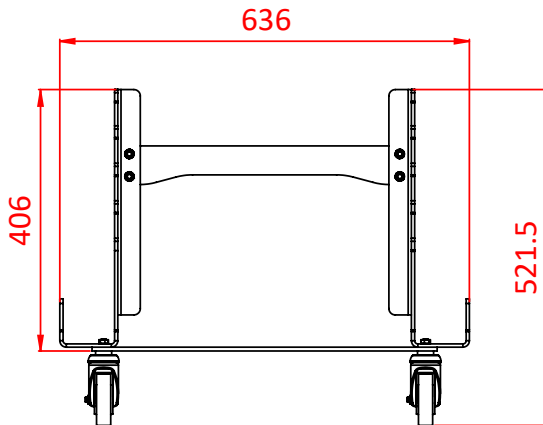

Tank Trap Stand with Wheels

Product Data Sheet

A tank trap stand that holds 5 x T54250 or T54255	
Part Nos	T54252
Material	Mild Steel Grade 8.8 Fixings
Finish	Powder Painted Black
WLL	5 x T54250 or T54255
Weight	9.5Kg

Dimensions in mm

Unloaded

Loaded