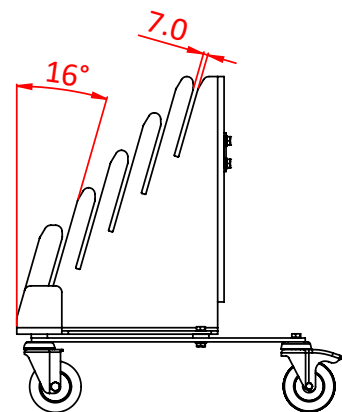

Tank Trap Stand with Wheels

Product Data Sheet

A tank trap stand that holds 5 x T54250 or T54255	
Part Nos	T54252
Material	Mild Steel Grade 8.8 Fixings
Finish	Powder Painted Black
WLL	5 x T54250 or T54255
Weight	9.5Kg

Dimensions in mm

Unloaded

Loaded