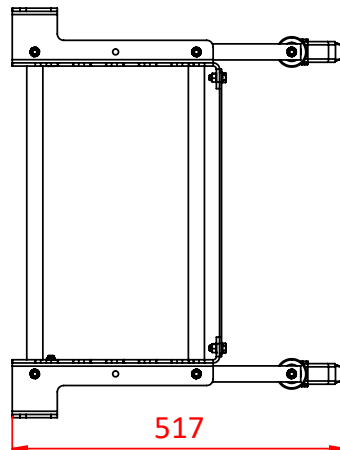

Tank Trap Stand with Wheels

Product Data Sheet

A tank trap stand that holds 5 x T54250 or T54255	
Part Nos	T54252
Material	Mild Steel Grade 8.8 Fixings
Finish	Powder Painted Black
WLL	5 x T54250 or T54255
Weight	9.5Kg

Dimensions in mm

Unloaded

Loaded