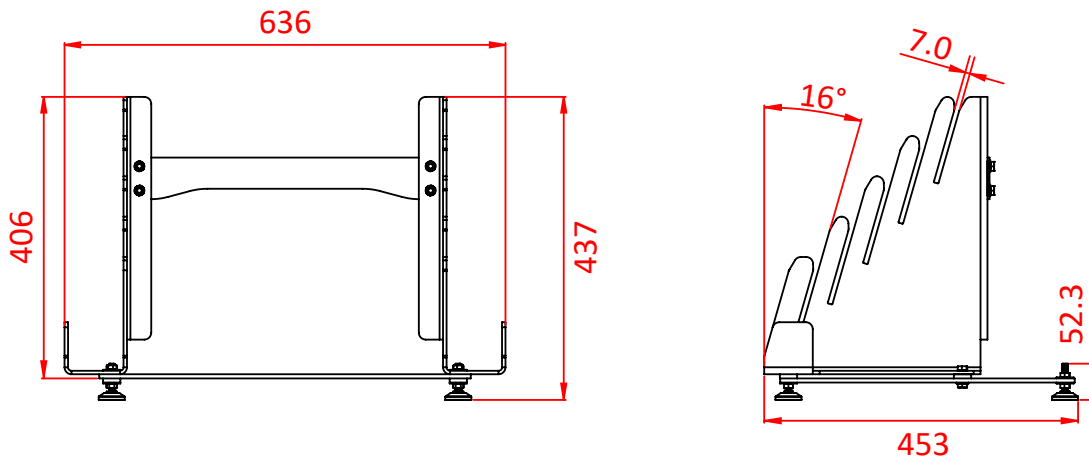

Tank Trap Stand

Product Data Sheet

A tank trap stand that holds 5 x T54250 or T54255	
Part Nos	T54251
Material	Mild Steel Grade 8.8 Fixings
Finish	Powder Painted Black
WLL	5 x T54250 or T54255
Weight	9.5Kg

Dimensions in mm

Unloaded

Loaded