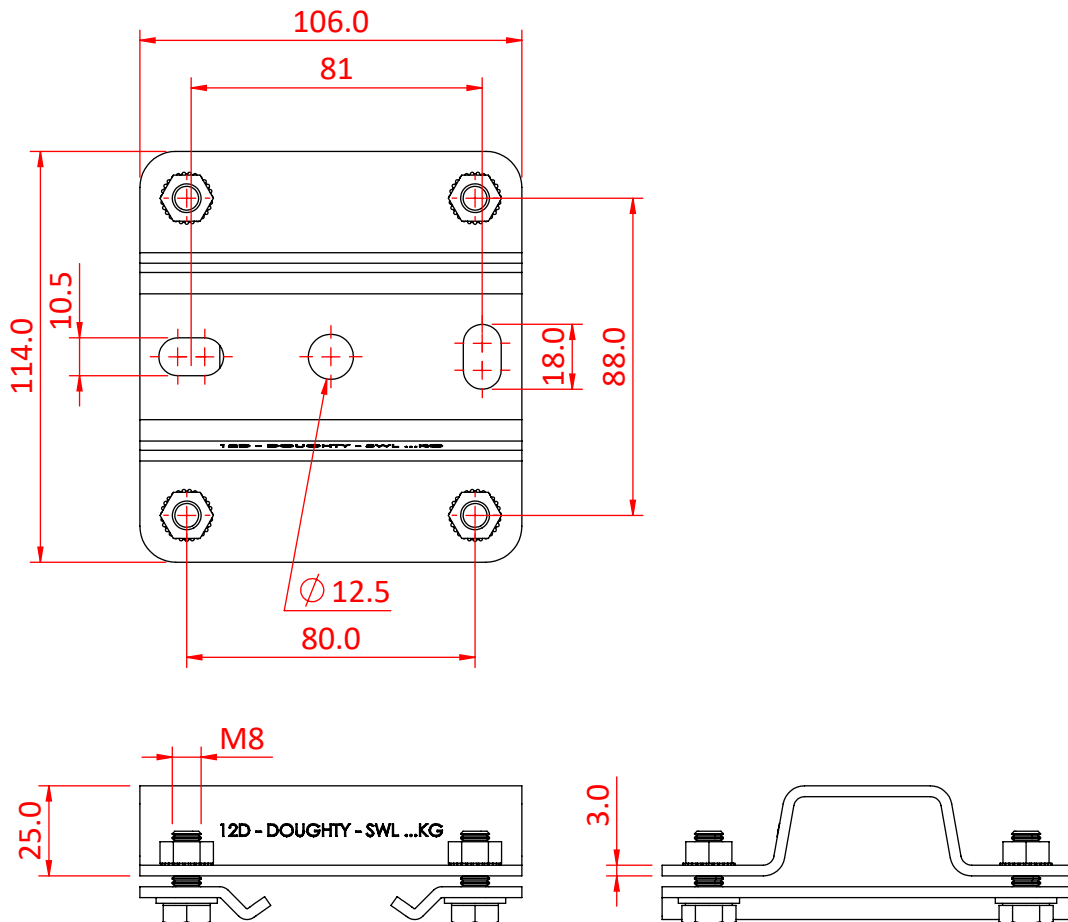

Product Data Sheet

Studio Rail 80 - Ceiling Bracket 25mm

Studio Rail 80 - 25mm Ceiling Bracket	
Part Nos	T85120
Materials	Mild Steel Grade 8.8 Fixings
Finish	Powder painted black
WLL	200Kg
Weight	T85120 - 0.60Kg

Dimensions in mm

T85120