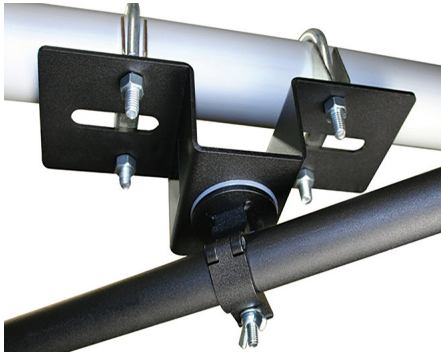

Swivel Arm - Barrel Mounted

Product Data Sheet

Swivel Arm - Barrel Mounted	
Part Nos	T84505 - Supplied with 48mm 'U' Bolts T84506 - Supplied with 25mm x 2.0m Tube
Tube Diameter	Ø48-51mm
Clamp Diameter	Ø25mm
Material	S275 Mild Steel
Finish	Powder Painted
Weight	T84505 - 0.81Kg T84506 - 2.7Kg