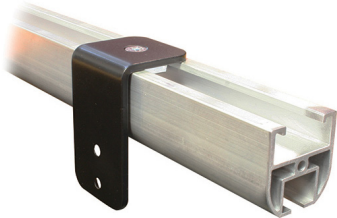

Product Data Sheet

Doughty Rail Wall Bracket

A mild steel wall bracket	
Part Nos	T81170
Fixing holes	Ø6.5mm x 2
Materials	Mild Steel
Finish	Powder painted black
WLL	Not Rated
Weight	0.22Kg

Dimensions in mm