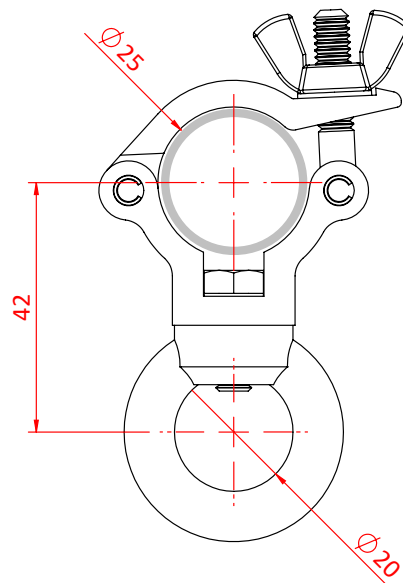

# 1" - 25mm Atom Hanging Clamp

An Atom Hanging Clamp with an M6 Eye Nut	
<b>Part Nos</b>	T58890 - Silver T5889001 - Black
<b>Tube Diameter</b>	Ø1" - 25mm
<b>Materials</b>	Main Body - AW6082 T6 Aluminium Roll Pins - Stainless Steel Eyebolt Assy - Grade 8.8 Eye Nut - C15E
<b>Max Tightening Torque</b>	Hand Tighten
<b>Fixings</b>	M6 Eye Nut
<b>WLL</b>	100Kg Vertical Load
<b>Weight</b>	0.27Kg (0.59 lbs)
<b>Factor of Safety</b>	5:1
<b>Approval</b>	TÜV Approved

Dimensions in mm