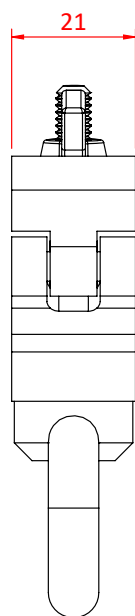

Product Data Sheet

# 1" - 25mm Atom Hanging Clamp

An Atom Hanging Clamp with an M6 Eye Nut	
<b>Part Nos</b>	T58890 - Silver T5889001 - Black
<b>Tube Diameter</b>	Ø1" - 25mm
<b>Materials</b>	Main Body - AW6082 T6 Aluminium Roll Pins - Stainless Steel Eyebolt Assy - Grade 8.8 Eye Nut - C15E
<b>Max Tightening Torque</b>	Hand Tighten
<b>Fixings</b>	M6 Eye Nut
<b>WLL</b>	100Kg Vertical Load
<b>Weight</b>	0.27Kg (0.59 lbs)
<b>Factor of Safety</b>	5:1
<b>Approval</b>	TÜV Approved

Dimensions in mm