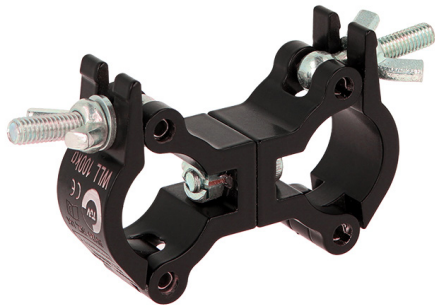

Product Data Sheet

1" - 25mm Atom Parallel Coupler

An Atom Parallel Coupler	
Part Nos	T58880 - Silver T5888001 - Black
Tube Diameter	Ø1" - 25mm
Materials	Main Body - AW6082 T6 Aluminium Roll Pins - Stainless Steel Eyebolt Assy - Grade 8.8
Max Tightening Torque	Hand Tighten
Tube Centres	42mm (1.65")
WLL	100Kg
Weight	0.10Kg (0.22 lbs)
Factor of Safety	5:1
Approval	TÜV Approved