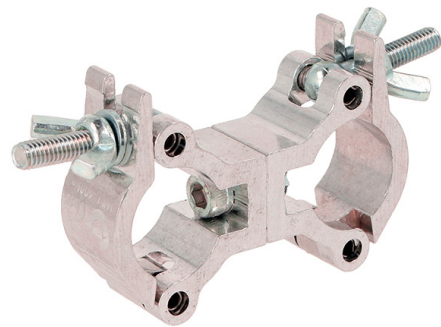

Product Data Sheet

1" - 25mm Atom Parallel Coupler

An Atom Parallel Coupler	
Part Nos	T58880 - Silver T5888001 - Black
Tube Diameter	Ø1" - 25mm
Materials	Main Body - AW6082 T6 Aluminium Roll Pins - Stainless Steel Eyebolt Assy - Grade 8.8
Max Tightening Torque	Hand Tighten
Tube Centres	42mm (1.65")
WLL	100Kg
Weight	0.10Kg (0.22 lbs)
Factor of Safety	5:1
Approval	TÜV Approved

Dimensions in mm