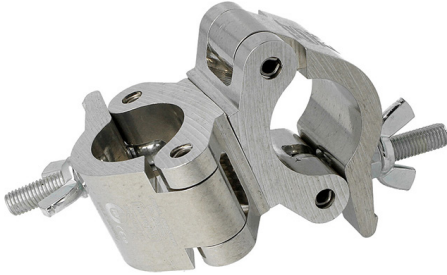

# Low Profile Swivel Coupler

A pair of swiveling low profile half couplers which provide a firm fixing between two bars whilst allowing 360° of rotation.

<b>Part Nos</b>	T58605 - Polished T58606 - Powder Painted Satin Black
<b>Tube Diameter</b>	Ø48 - 51mm (1.89" - 2.01")
<b>Materials</b>	Main Body - AW6082 T6 Aluminium Roll Pins - Stainless Steel Eyebolt Assy - Grade 8.8
<b>Max Tightening Torque</b>	30Nm
<b>Tube Centres</b>	75mm (2.95")
<b>WLL</b>	500Kg
<b>Weight</b>	1.06Kg (2.34 lbs)
<b>Factor of Safety</b>	5:1
<b>Approval</b>	TÜV Approved