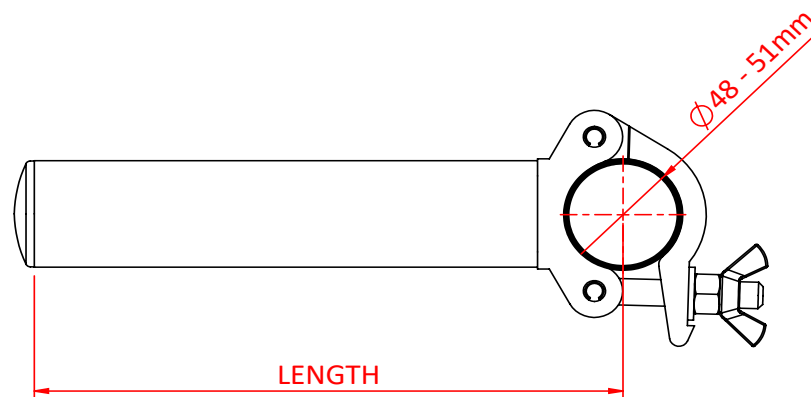

## Product Data Sheet

Aluminium Boom Arms	
<b>Part Nos</b>	T57310 - 250mm - 0.86Kg T57315 - 500mm - 1.28Kg T57317 - 750mm - 1.71Kg T57320 - 1000mm - 2.07Kg
<b>Tube Diameter</b>	Ø48 - 51mm
<b>Materials</b>	Main Body - AW6082 T6 Aluminium Roll Pins - Stainless Steel Eyebolt Assy - Grade 8.8
<b>Finish</b>	Powder coated silver
<b>Max Tightening</b>	30Nm
<b>WLL</b>	T57310 - 100Kg T57315 - 50Kg T57317 - 37Kg T57320 - 25Kg
<b>Factor of Safety</b>	5:1
<b>Approval</b>	TÜV Approved

Dimensions in mm

DIMENSIONS ARE A GUIDE ONLY AND MAY VARY