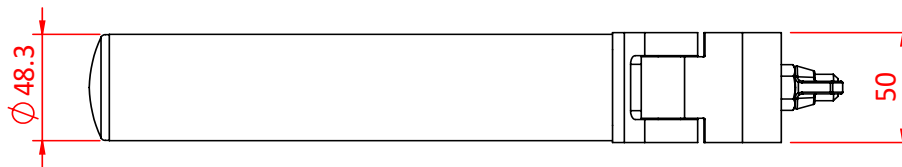

## Product Data Sheet

Aluminium Boom Arms	
<b>Part Nos</b>	T57310 - 250mm - 0.86Kg T57315 - 500mm - 1.28Kg T57317 - 750mm - 1.71Kg T57320 - 1000mm - 2.07Kg
<b>Tube Diameter</b>	Ø48 - 51mm
<b>Materials</b>	Main Body - AW6082 T6 Aluminium Roll Pins - Stainless Steel Eyebolt Assy - Grade 8.8
<b>Finish</b>	Powder coated silver
<b>Max Tightening</b>	30Nm
<b>WLL</b>	T57310 - 100Kg T57315 - 50Kg T57317 - 37Kg T57320 - 25Kg
<b>Factor of Safety</b>	5:1
<b>Approval</b>	TÜV Approved

Dimensions in mm

DIMENSIONS ARE A GUIDE ONLY AND MAY VARY