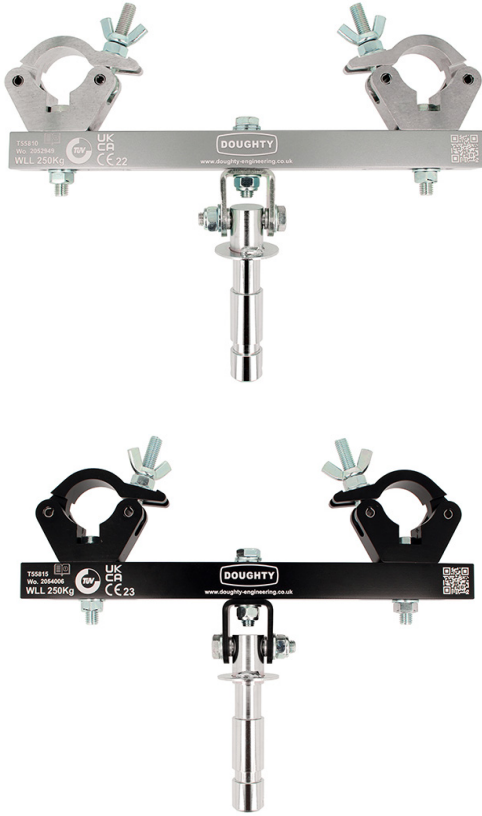

# Solid Swivel Truss Adaptors

A Solid Swivel Truss Adaptor	
<b>Part Nos</b>	T55810 - Powder Painted Silver T55815 - Powder Painted Black
<b>Tube Diameter</b>	Ø48-51mm
<b>Tube Ctrs</b>	207 to 339mm
<b>Material</b>	AW6082 T6 Aluminium - Clamp & Base Stainless - Roll Pins & Spigot Grade 8.8 - Fixings CR4 Mild Steel - Swivel Bracket
<b>Max Torque</b>	30Nm
<b>WLL</b>	250Kg
<b>Safety Factor</b>	5:1
<b>Weight</b>	3.00Kg
<b>Approval</b>	TÜV approved

Dimensions in mm