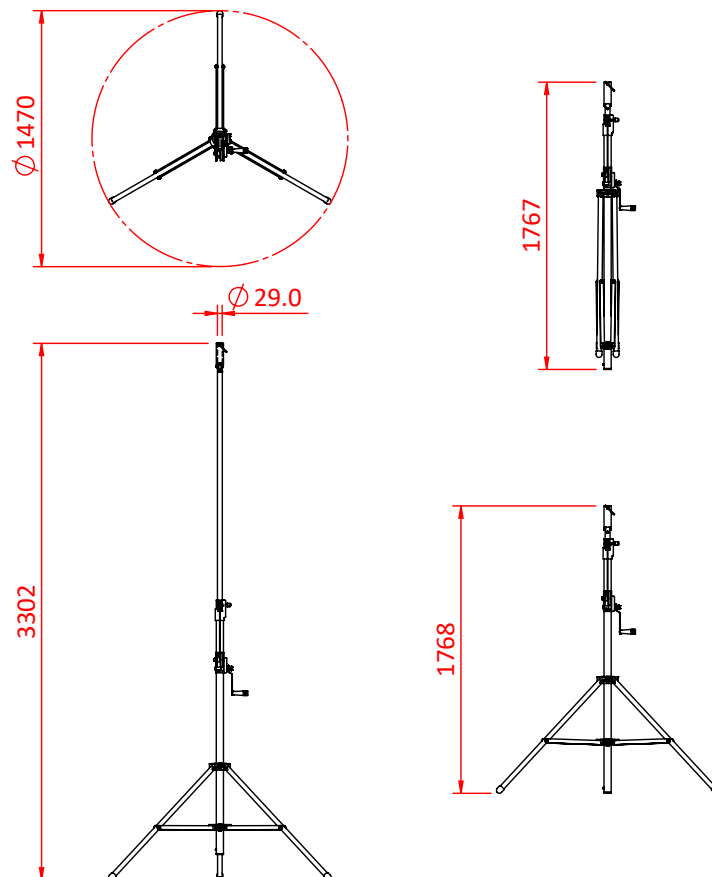

# Nebula 33 Windup Shadow Stand

## Product Data Sheet

A high quality Nebula wind up stand with a slimline self-braking/clutch winch system.	
<b>Part Nos</b>	T55201
<b>Receiver Diameter</b>	Ø29mm
<b>Materials</b>	ERW Steel and Aluminium Grade 8.8 Fasteners
<b>Finish</b>	Powder coated black
<b>Maximum Height</b>	3.30m
<b>Minimum Height</b>	1.70m
<b>Folded Length</b>	1.70m
<b>Base Diameter</b>	Ø1.47m
<b>WLL</b>	60Kg
<b>Weight</b>	13.80Kg

Dimensions in mm