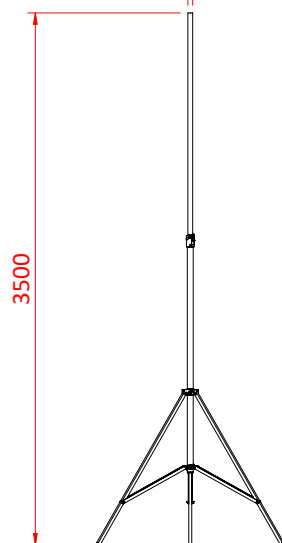

# Shadow Nova Studio Stand

## Product Data Sheet

A high quality telescopic stand with a maximum height of 3.5m and a WLL of 30Kg	
<b>Part Nos</b>	T51201
<b>Top Tube Diameter</b>	Ø32mm
<b>Materials</b>	Mild Steel & Aluminium Grade 8.8 Fixings
<b>Finish</b>	Powder painted black
<b>Maximum height</b>	3.5m
<b>Base Diameter</b>	Ø1.62m
<b>Weight</b>	9.80Kg
<b>WLL</b>	30Kg

Dimensions in mm