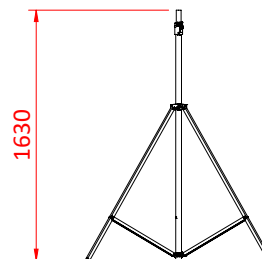

## Product Data Sheet

A high quality telescopic stand with a maximum height of 3.5m and a WLL of 30Kg	
<b>Part Nos</b>	T51201
<b>Top Tube Diameter</b>	Ø32mm
<b>Materials</b>	Mild Steel & Aluminium Grade 8.8 Fixings
<b>Finish</b>	Powder painted black
<b>Maximum height</b>	3.5m
<b>Base Diameter</b>	Ø1.62m
<b>Weight</b>	9.80Kg
<b>WLL</b>	30Kg

Dimensions in mm