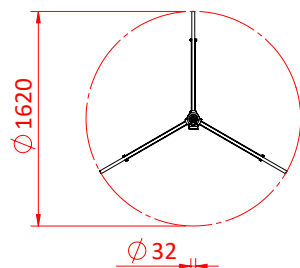

## Product Data Sheet

A high quality telescopic stand with a maximum height of 3.5m and a WLL of 30Kg	
<b>Part Nos</b>	T51201
<b>Top Tube Diameter</b>	Ø32mm
<b>Materials</b>	Mild Steel & Aluminium Grade 8.8 Fixings
<b>Finish</b>	Powder painted black
<b>Maximum height</b>	3.5m
<b>Base Diameter</b>	Ø1.62m
<b>Weight</b>	9.80Kg
<b>WLL</b>	30Kg

Dimensions in mm