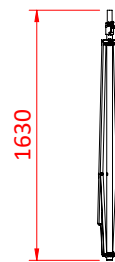

## Product Data Sheet

A high quality telescopic stand with a maximum height of 3.5m and a WLL of 30Kg	
<b>Part Nos</b>	T51201
<b>Top Tube Diameter</b>	Ø32mm
<b>Materials</b>	Mild Steel & Aluminium Grade 8.8 Fixings
<b>Finish</b>	Powder painted black
<b>Maximum height</b>	3.5m
<b>Base Diameter</b>	Ø1.62m
<b>Weight</b>	9.80Kg
<b>WLL</b>	30Kg

Dimensions in mm