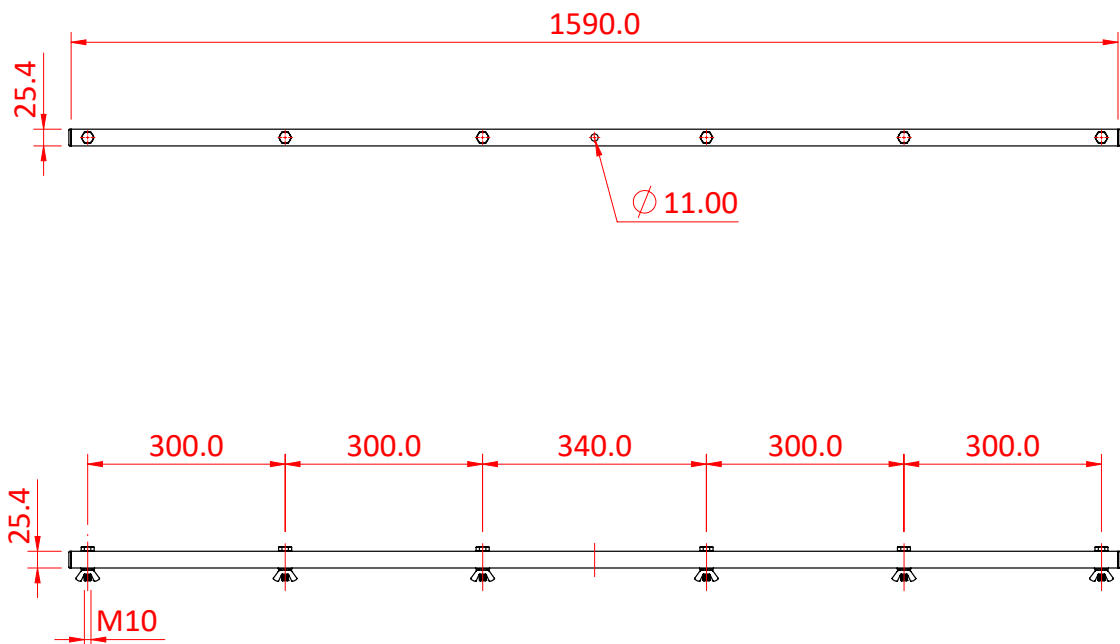

6 Lantern Tee Bars

Product Data Sheet

6 Lantern Tee Bars	
Part Nos	T43200 - BZP T43201 - Black T43203 (Flat) - BZP
Material	Mild Steel
Fixing Hole Diameter	Ø11mm
Length	1600mm
WLL	Not rated
Weight	T43200 - 1.68Kg T43201 - 1.67Kg T43203 - 1.71Kg

T43200 & T43201

Dimensions in mm

T43203