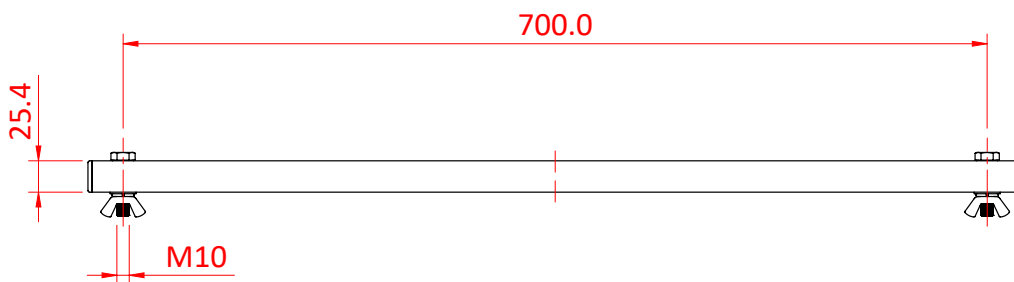

T43000 & T43001