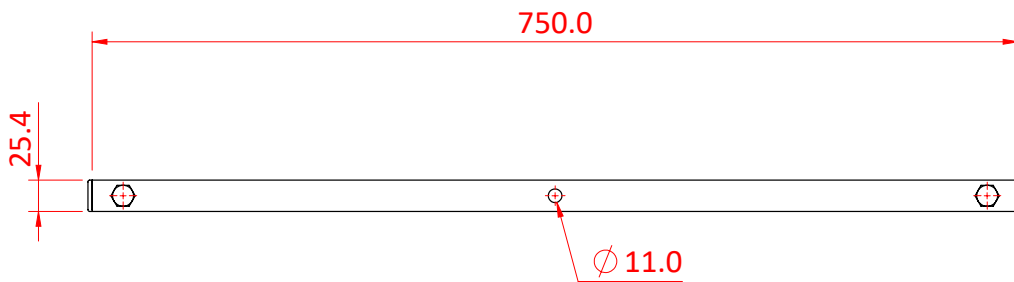

T43000 & T43001