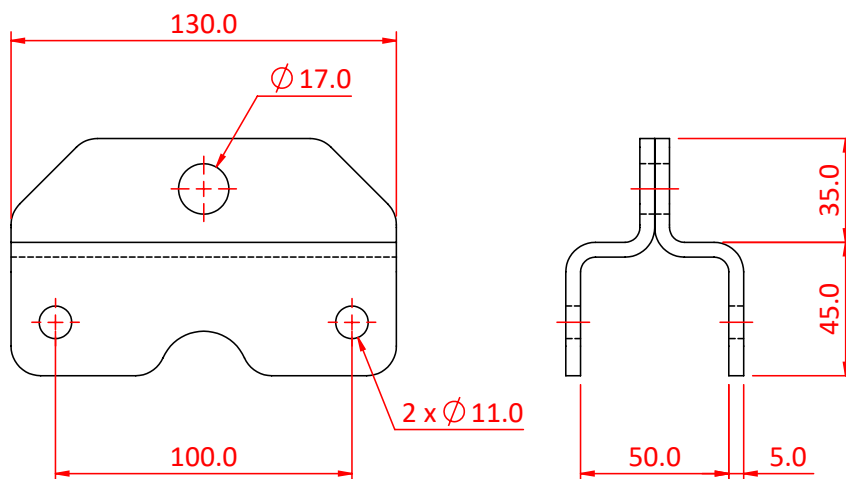

Product Data Sheet

Heavy Duty Awning Profiles

Pulley Awning Profiles to suit 100 & 150mm Single Pulleys	
Part Nos	T42984
Finish	Black Powder Paint
Fits Pulleys	T42901 - 100mm - Single - Wire T42931 - 100mm - Single - Rope T42911 - 150mm - Single - Wire T42941 - 150mm - Single - Rope
Materials	Mild Steel
WLL	400Kg
Safety Factor	5:1

Dimensions in mm

Suitable for 100mm & 150mm single sheaved pulleys:
T42901, T42931, T42911 & T42941

Heavy Duty Awning Profiles

Product Data Sheet

Pulley Awning Profiles to suit 100 & 150mm Double Pulleys	
Part Nos	T42985
Finish	Black Powder Paint
Fits Pulleys	T42902 - 100mm - Double - Wire T42932 - 100mm - Double - Rope T42912 - 150mm - Double - Wire T42942 - 150mm - Double - Rope
Materials	Mild Steel
WLL	400Kg
Safety Factor	5:1

Dimensions in mm

Suitable for 100mm & 150mm double sheaved pulleys:
T42902, T42932, T42912 & T42942

Product Data Sheet

Heavy Duty Awning Profiles

Pulley Awning Profiles to suit 100 & 150mm Triple Pulleys	
Part Nos	T42986
Finish	Black Powder Paint
Fits Pulleys	T42903 - 100mm - Triple - Wire T42933 - 100mm - Triple - Rope T42913 - 150mm - Triple - Wire T42943 - 150mm - Triple - Rope
Materials	Mild Steel
WLL	400Kg
Safety Factor	5:1

Dimensions in mm

Suitable for 200mm triple sheaved pulleys:
T42923 & T42953