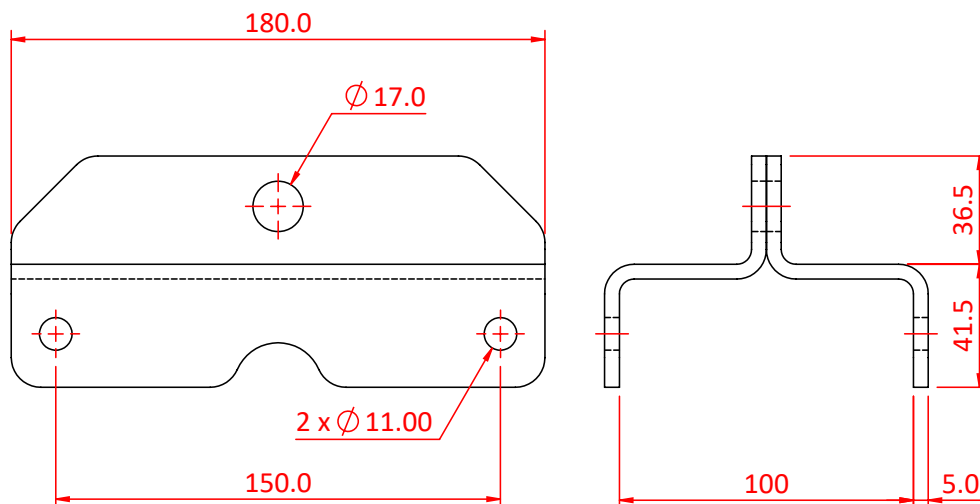

Dimensions in mm

Suitable for 100mm & 150mm triple sheaved pulleys:
T42903, T42933, T42913 & T42943

Product Data Sheet

Heavy Duty Awning Profiles

Pulley Awning Profiles to suit 200mm Single Pulleys	
Part Nos	T42987
Finish	Black Powder Paint
Fits Pulleys	T42921 - 200mm - Single - Wire T42951 - 200mm - Single - Rope
Materials	Mild Steel
WLL	400Kg
Safety Factor	5:1

Dimensions in mm

Suitable for 200mm single sheaved pulleys:
T42921 & T42951

Product Data Sheet

Heavy Duty Awning Profiles

Pulley Awning Profiles to suit 200mm Double Pulleys	
Part Nos	T42988
Finish	Black Powder Paint
Fits Pulleys	T42922 - 200mm - Double - Wire T42952 - 200mm - Double - Rope
Materials	Mild Steel
WLL	400Kg
Safety Factor	5:1

Dimensions in mm

Suitable for 200mm double sheaved pulleys:
T42922 & T42952

Product Data Sheet

Heavy Duty Awning Profiles

Pulley Awning Profiles to suit 200mm Triple Pulleys	
Part Nos	T42989
Finish	Black Powder Paint
Fits Pulleys	T42923 - 200mm - Triple - Wire T42953 - 200mm - Triple - Rope
Materials	Mild Steel
WLL	400Kg
Safety Factor	5:1

Dimensions in mm

Suitable for 200mm triple sheaved pulleys:
T42923 & T42953