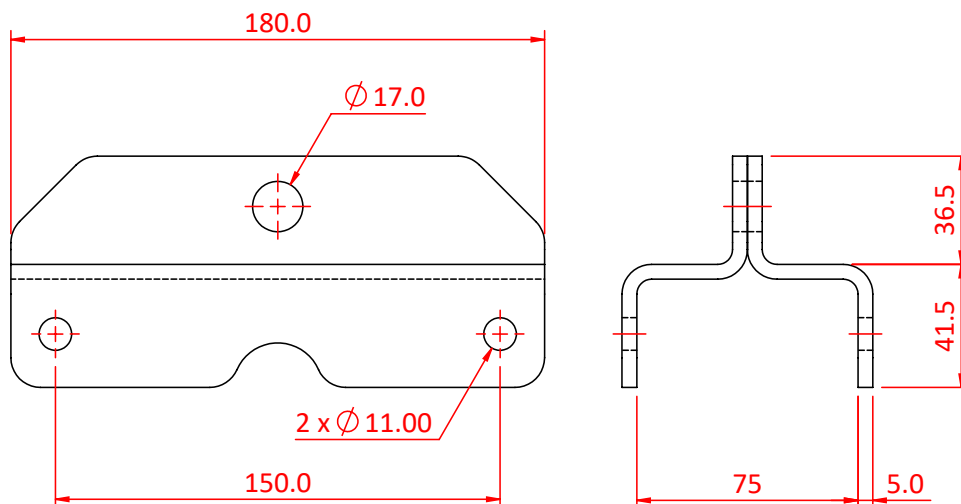

Dimensions in mm

Suitable for 100mm & 150mm triple sheaved pulleys:
T42903, T42933, T42913 & T42943

Product Data Sheet

Heavy Duty Awning Profiles

Pulley Awning Profiles to suit 200mm Single Pulleys	
Part Nos	T42987
Finish	Black Powder Paint
Fits Pulleys	T42921 - 200mm - Single - Wire T42951 - 200mm - Single - Rope
Materials	Mild Steel
WLL	400Kg
Safety Factor	5:1

Dimensions in mm

Suitable for 200mm single sheaved pulleys:
T42921 & T42951

Product Data Sheet

Heavy Duty Awning Profiles

Pulley Awning Profiles to suit 200mm Double Pulleys	
Part Nos	T42988
Finish	Black Powder Paint
Fits Pulleys	T42922 - 200mm - Double - Wire T42952 - 200mm - Double - Rope
Materials	Mild Steel
WLL	400Kg
Safety Factor	5:1

Dimensions in mm

Suitable for 200mm double sheaved pulleys:
T42922 & T42952

Product Data Sheet

Heavy Duty Awning Profiles

Pulley Awning Profiles to suit 200mm Triple Pulleys	
Part Nos	T42989
Finish	Black Powder Paint
Fits Pulleys	T42923 - 200mm - Triple - Wire T42953 - 200mm - Triple - Rope
Materials	Mild Steel
WLL	400Kg
Safety Factor	5:1

Dimensions in mm

Suitable for 200mm triple sheaved pulleys:
T42923 & T42953