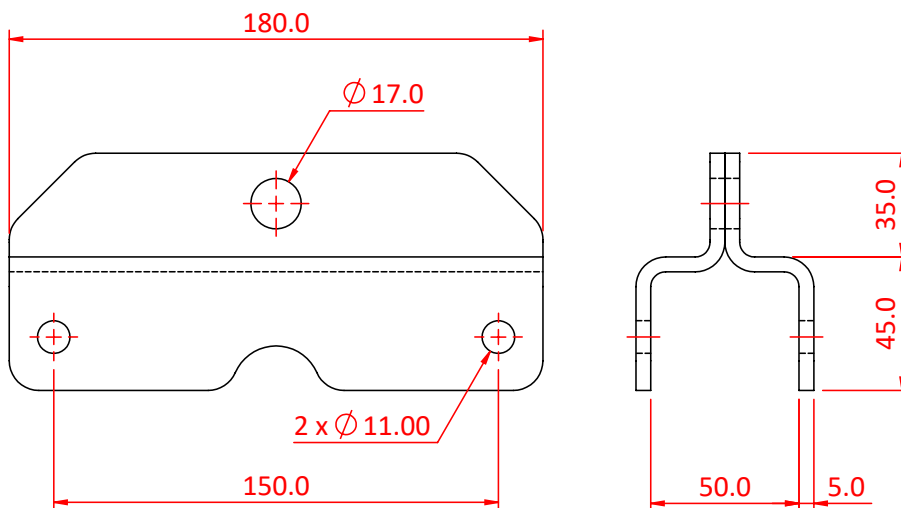

Dimensions in mm

Suitable for 100mm & 150mm triple sheaved pulleys:
T42903, T42933, T42913 & T42943

Product Data Sheet

Heavy Duty Awning Profiles

Pulley Awning Profiles to suit 200mm Single Pulleys	
Part Nos	T42987
Finish	Black Powder Paint
Fits Pulleys	T42921 - 200mm - Single - Wire T42951 - 200mm - Single - Rope
Materials	Mild Steel
WLL	400Kg
Safety Factor	5:1

Dimensions in mm

Suitable for 200mm single sheaved pulleys:
T42921 & T42951

Product Data Sheet

Heavy Duty Awning Profiles

Pulley Awning Profiles to suit 200mm Double Pulleys	
Part Nos	T42988
Finish	Black Powder Paint
Fits Pulleys	T42922 - 200mm - Double - Wire T42952 - 200mm - Double - Rope
Materials	Mild Steel
WLL	400Kg
Safety Factor	5:1

Dimensions in mm

Suitable for 200mm double sheaved pulleys:
T42922 & T42952

Product Data Sheet

Heavy Duty Awning Profiles

Pulley Awning Profiles to suit 200mm Triple Pulleys	
Part Nos	T42989
Finish	Black Powder Paint
Fits Pulleys	T42923 - 200mm - Triple - Wire T42953 - 200mm - Triple - Rope
Materials	Mild Steel
WLL	400Kg
Safety Factor	5:1

Dimensions in mm

Suitable for 200mm triple sheaved pulleys:
T42923 & T42953