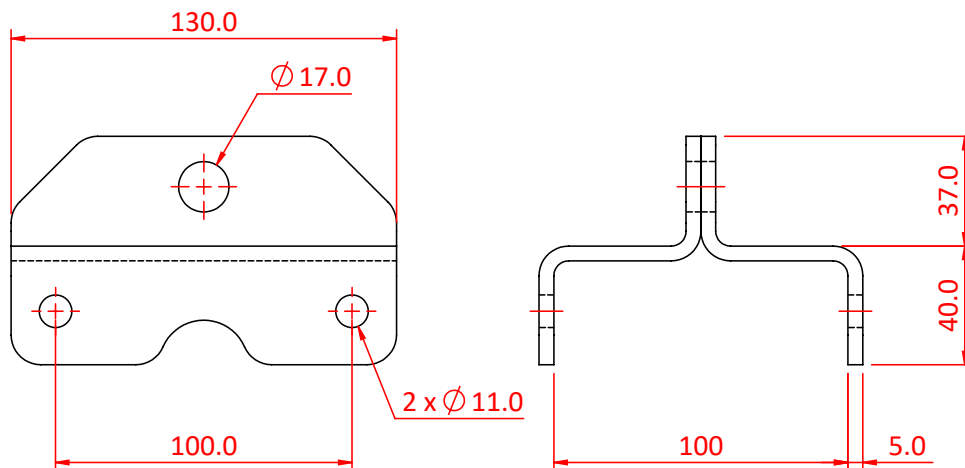

Dimensions in mm

Suitable for 100mm & 150mm single sheaved pulleys:
T42901, T42931, T42911 & T42941

Heavy Duty Awning Profiles

Product Data Sheet

Pulley Awning Profiles to suit 100 & 150mm Double Pulleys	
Part Nos	T42985
Finish	Black Powder Paint
Fits Pulleys	T42902 - 100mm - Double - Wire T42932 - 100mm - Double - Rope T42912 - 150mm - Double - Wire T42942 - 150mm - Double - Rope
Materials	Mild Steel
WLL	400Kg
Safety Factor	5:1

Dimensions in mm

Suitable for 100mm & 150mm double sheaved pulleys:
T42902, T42932, T42912 & T42942

Product Data Sheet

Heavy Duty Awning Profiles

Pulley Awning Profiles to suit 100 & 150mm Triple Pulleys	
Part Nos	T42986
Finish	Black Powder Paint
Fits Pulleys	T42903 - 100mm - Triple - Wire T42933 - 100mm - Triple - Rope T42913 - 150mm - Triple - Wire T42943 - 150mm - Triple - Rope
Materials	Mild Steel
WLL	400Kg
Safety Factor	5:1

Dimensions in mm

Suitable for 100mm & 150mm triple sheaved pulleys:
T42903, T42933, T42913 & T42943

Product Data Sheet

Heavy Duty Awning Profiles

Pulley Awning Profiles to suit 200mm Single Pulleys	
Part Nos	T42987
Finish	Black Powder Paint
Fits Pulleys	T42921 - 200mm - Single - Wire T42951 - 200mm - Single - Rope
Materials	Mild Steel
WLL	400Kg
Safety Factor	5:1

Dimensions in mm

Suitable for 200mm single sheaved pulleys:
T42921 & T42951

Product Data Sheet

Heavy Duty Awning Profiles

Pulley Awning Profiles to suit 200mm Double Pulleys	
Part Nos	T42988
Finish	Black Powder Paint
Fits Pulleys	T42922 - 200mm - Double - Wire T42952 - 200mm - Double - Rope
Materials	Mild Steel
WLL	400Kg
Safety Factor	5:1