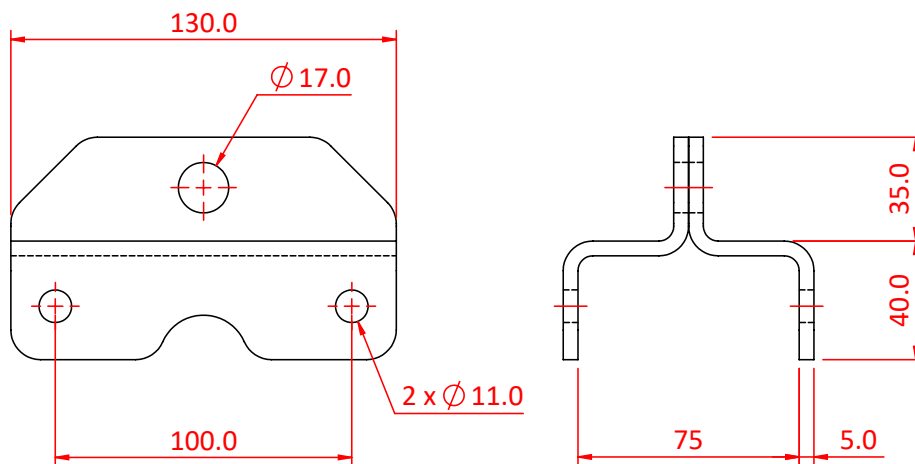

Dimensions in mm

Suitable for 100mm & 150mm single sheaved pulleys:
T42901, T42931, T42911 & T42941

Heavy Duty Awning Profiles

Product Data Sheet

Pulley Awning Profiles to suit 100 & 150mm Double Pulleys	
Part Nos	T42985
Finish	Black Powder Paint
Fits Pulleys	T42902 - 100mm - Double - Wire T42932 - 100mm - Double - Rope T42912 - 150mm - Double - Wire T42942 - 150mm - Double - Rope
Materials	Mild Steel
WLL	400Kg
Safety Factor	5:1

Dimensions in mm

Suitable for 100mm & 150mm double sheaved pulleys:
T42902, T42932, T42912 & T42942

Product Data Sheet

Heavy Duty Awning Profiles

Pulley Awning Profiles to suit 100 & 150mm Triple Pulleys	
Part Nos	T42986
Finish	Black Powder Paint
Fits Pulleys	T42903 - 100mm - Triple - Wire T42933 - 100mm - Triple - Rope T42913 - 150mm - Triple - Wire T42943 - 150mm - Triple - Rope
Materials	Mild Steel
WLL	400Kg
Safety Factor	5:1

Dimensions in mm

Suitable for 100mm & 150mm triple sheaved pulleys:
T42903, T42933, T42913 & T42943

Product Data Sheet

Heavy Duty Awning Profiles

Pulley Awning Profiles to suit 200mm Single Pulleys	
Part Nos	T42987
Finish	Black Powder Paint
Fits Pulleys	T42921 - 200mm - Single - Wire T42951 - 200mm - Single - Rope
Materials	Mild Steel
WLL	400Kg
Safety Factor	5:1

Dimensions in mm

Suitable for 200mm triple sheaved pulleys:
T42923 & T42953