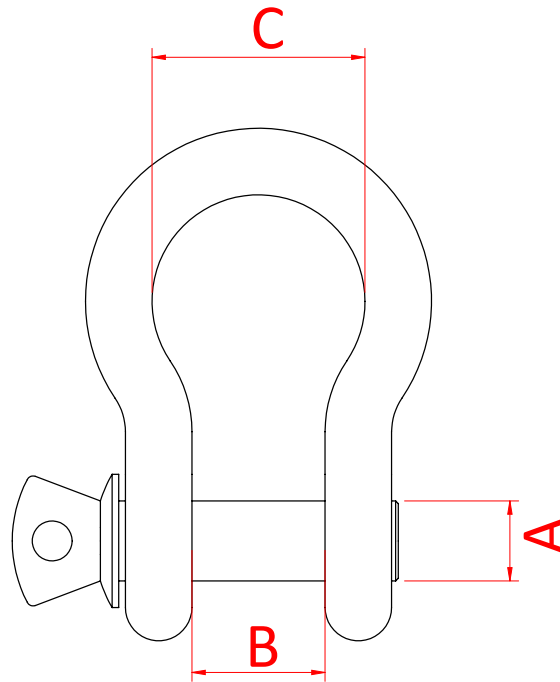

# Green Pin Shackles

Product Data Sheet

A Bow Shackle with Green Pin	
<b>Part Nos</b>	T39101 - 330Kg T39201 - 500Kg T39301 - 750Kg T39401 - 1500Kg

Dimensions in mm

WLL	A	B	C
300Kg	6mm	9.5mm	16mm
500Kg	8mm	12mm	21mm
750Kg	10mm	13mm	22mm
1500Kg	12mm	17mm	28mm

DIMENSIONS ARE A GUIDE ONLY AND MAY VARY