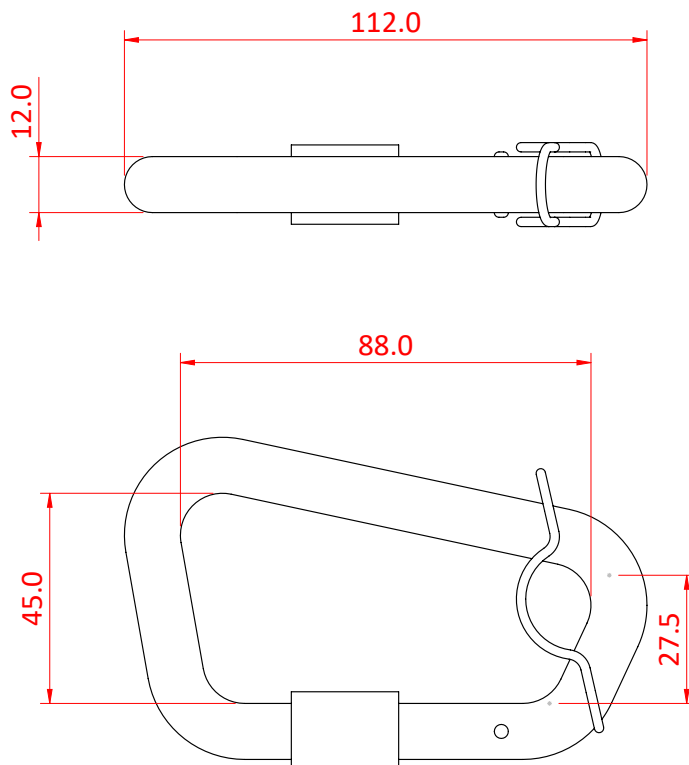

Karabiner

Product Data Sheet

An Alloy Karabiner	
Part Nos	T2870001
WLL	400Kg

Dimensions in mm

DIMENSIONS ARE A GUIDE ONLY AND MAY VARY