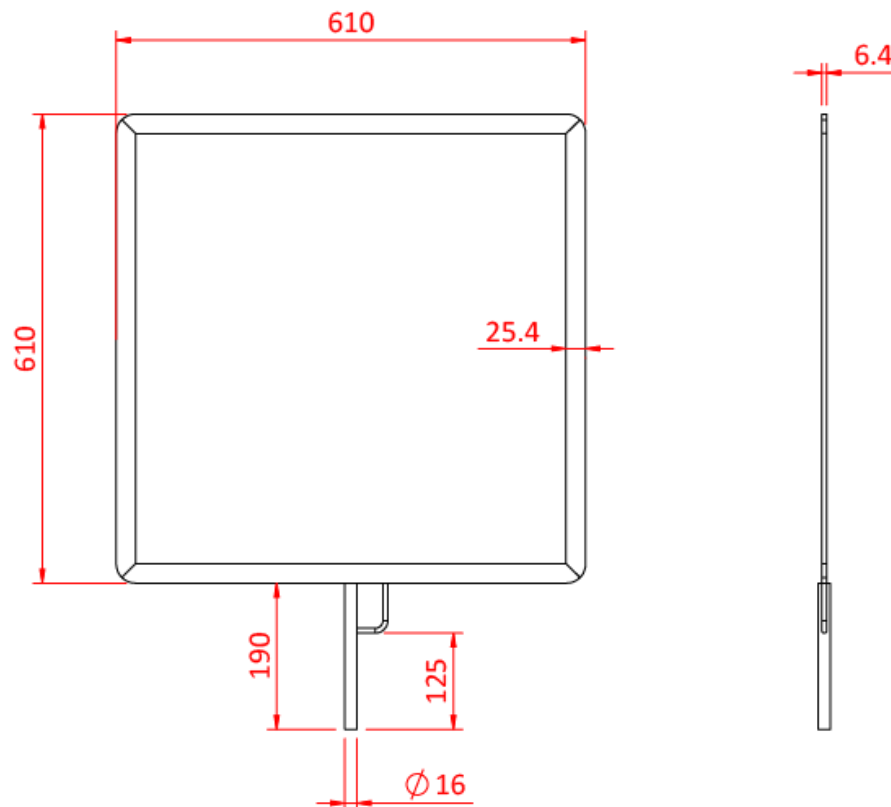

Flag Frames

Product Data Sheet

A Flat Aluminium Flag Frame	
Part Nos	G3015 - 24" x 24" - 1.00Kg G3016 - 36" x 36" - 1.29Kg G2018 - 48" x 48" - 1.69Kg
Materials	AW6082 Aluminium
WLL	Not Rated
Finish	Natural
Spigot Diameter	Ø16mm

Dimensions in mm

G3015