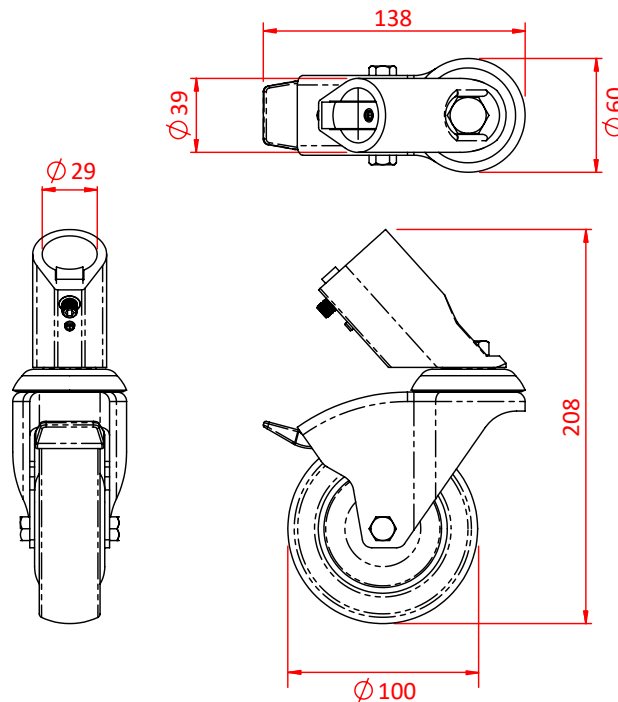

# 100mm Castor Kits

## Product Data Sheet

A range of lockable 100mm castor kits for Doughty stands.	
<b>Part Nos</b>	G2200 G2001
<b>Wheel Diameter</b>	Ø100mm
<b>Materials</b>	Pressed Steel - Bracket Grey Rubber - Wheels Aluminium - Castor Mounting Fixings Grade 8.8
<b>Stands</b>	G2200 - Followspot, Nebula, Studio, Combo G2201 - Neutron, Nova, Comet, Cine Combo

Dimensions in mm

### G2200 - 100mm Kit (Followspot, Nebula, Studio & Combo)

DIMENSIONS ARE A GUIDE ONLY AND MAY VARY

**G2201 - 100mm Kit (Neutron, Nova, Comet & Cine Combo)**

DIMENSIONS ARE A GUIDE ONLY AND MAY VARY