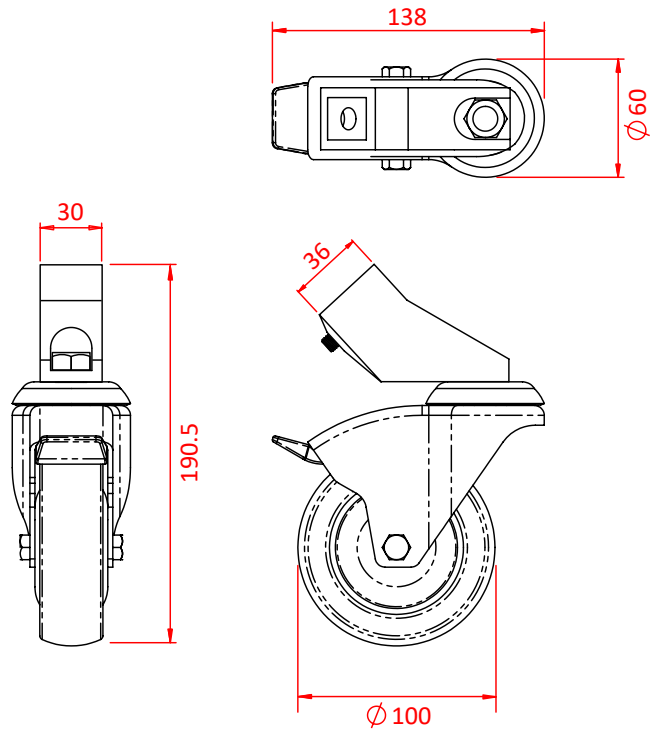

## Product Data Sheet

A range of lockable 100mm castor kits for Doughty stands.	
<b>Part Nos</b>	G2200 G2001
<b>Wheel Diameter</b>	Ø100mm
<b>Materials</b>	Pressed Steel - Bracket Grey Rubber - Wheels Aluminium - Castor Mounting Fixings Grade 8.8
<b>Stands</b>	G2200 - Followspot, Nebula, Studio, Combo G2201 - Neutron, Nova, Comet, Cine Combo

Dimensions in mm

### G2200 - 100mm Kit (Followspot, Nebula, Studio & Combo)

DIMENSIONS ARE A GUIDE ONLY AND MAY VARY

**G2201 - 100mm Kit (Neutron, Nova, Comet & Cine Combo)**

DIMENSIONS ARE A GUIDE ONLY AND MAY VARY