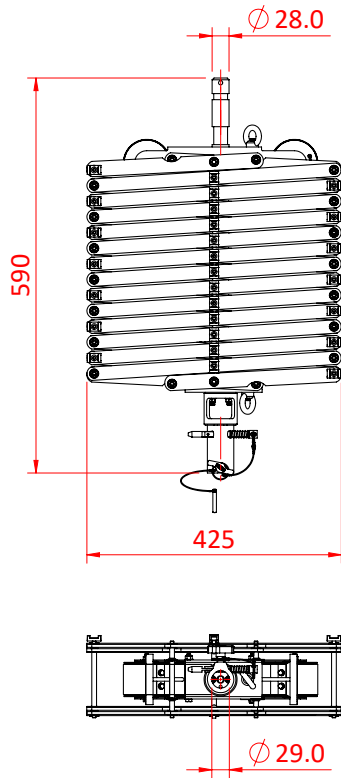

Pantograph 5.0m Drop

Product Data Sheet

A 5.0m Doughty Sprung Pantograph	
Part Nos	G1666 - 2 Springs - 13.1Kg G1676 - 3 Springs - 16.4Kg G1686 - 4 Springs - 18.0Kg G1696 - 5 Springs - 19.3Kg
Top Mounting	Ø28mm spigot
Bottom Fixing	Ø29mm receiver
WLL	G1666 - 12Kg G1676 - 20Kg G1686 - 27Kg G1696 - 36Kg

G1666

Dimensions in mm

G1676

G1686

G1696