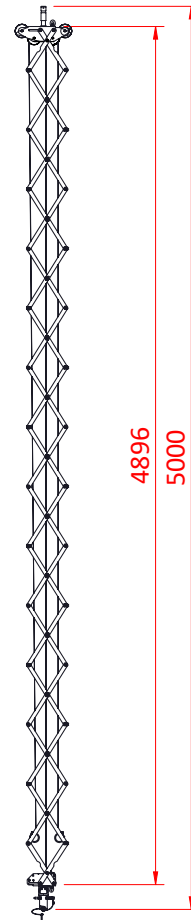

Pantograph 5.0m Drop

Product Data Sheet

A 5.0m Doughty Sprung Pantograph	
Part Nos	G1666 - 2 Springs - 13.1Kg G1676 - 3 Springs - 16.4Kg G1686 - 4 Springs - 18.0Kg G1696 - 5 Springs - 19.3Kg
Top Mounting	Ø28mm spigot
Bottom Fixing	Ø29mm receiver
WLL	G1666 - 12Kg G1676 - 20Kg G1686 - 27Kg G1696 - 36Kg

G1666

Dimensions in mm

G1676

G1686

G1696