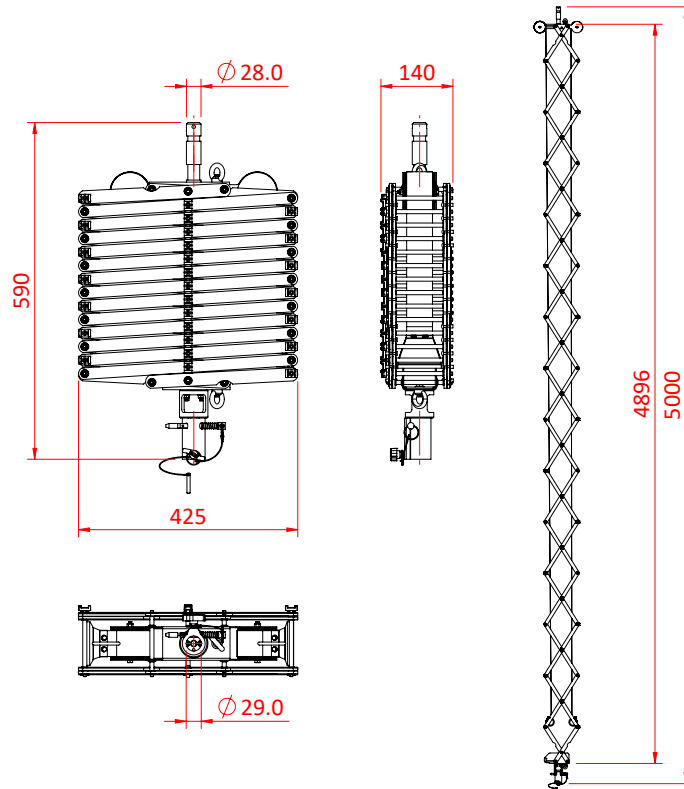

Pantograph 5.0m Drop

Product Data Sheet

A 5.0m Doughty Sprung Pantograph	
Part Nos	G1666 - 2 Springs - 13.1Kg G1676 - 3 Springs - 16.4Kg G1686 - 4 Springs - 18.0Kg G1696 - 5 Springs - 19.3Kg
Top Mounting	Ø28mm spigot
Bottom Fixing	Ø29mm receiver
WLL	G1666 - 12Kg G1676 - 20Kg G1686 - 27Kg G1696 - 36Kg

G1666

Dimensions in mm

G1676

G1686

G1696