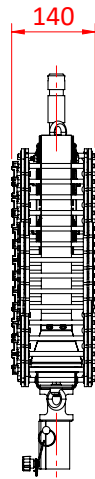

Pantograph 5.0m Drop

Product Data Sheet

A 5.0m Doughty Sprung Pantograph	
Part Nos	G1666 - 2 Springs - 13.1Kg G1676 - 3 Springs - 16.4Kg G1686 - 4 Springs - 18.0Kg G1696 - 5 Springs - 19.3Kg
Top Mounting	Ø28mm spigot
Bottom Fixing	Ø29mm receiver
WLL	G1666 - 12Kg G1676 - 20Kg G1686 - 27Kg G1696 - 36Kg

G1666

Dimensions in mm

G1676

G1686

G1696