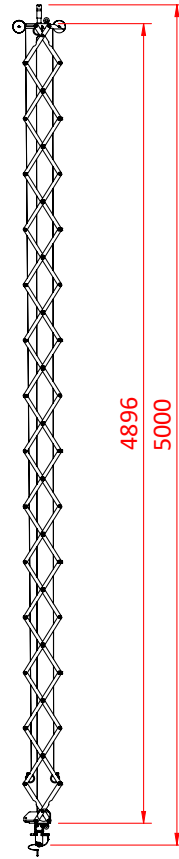

Pantograph 5.0m Drop

Product Data Sheet

A 5.0m Doughty Sprung Pantograph	
Part Nos	G1666 - 2 Springs - 13.1Kg G1676 - 3 Springs - 16.4Kg G1686 - 4 Springs - 18.0Kg G1696 - 5 Springs - 19.3Kg
Top Mounting	Ø28mm spigot
Bottom Fixing	Ø29mm receiver
WLL	G1666 - 12Kg G1676 - 20Kg G1686 - 27Kg G1696 - 36Kg

G1666

Dimensions in mm

G1676

G1686

G1696