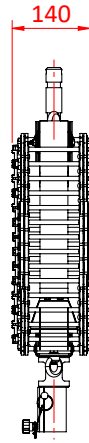

Pantograph 5.0m Drop

Product Data Sheet

A 5.0m Doughty Sprung Pantograph	
Part Nos	G1666 - 2 Springs - 13.1Kg G1676 - 3 Springs - 16.4Kg G1686 - 4 Springs - 18.0Kg G1696 - 5 Springs - 19.3Kg
Top Mounting	Ø28mm spigot
Bottom Fixing	Ø29mm receiver
WLL	G1666 - 12Kg G1676 - 20Kg G1686 - 27Kg G1696 - 36Kg

G1666

Dimensions in mm

G1676

G1686

G1696