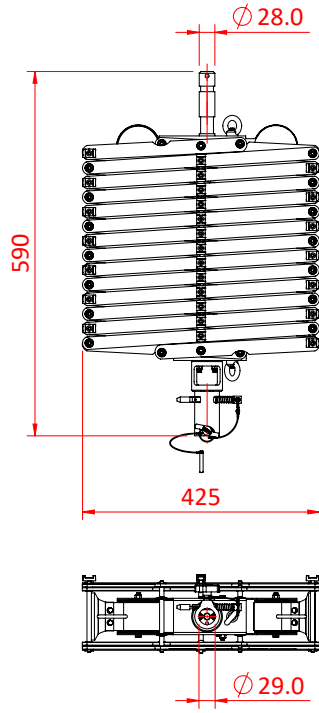

Pantograph 5.0m Drop

Product Data Sheet

A 5.0m Doughty Sprung Pantograph	
Part Nos	G1666 - 2 Springs - 13.1Kg G1676 - 3 Springs - 16.4Kg G1686 - 4 Springs - 18.0Kg G1696 - 5 Springs - 19.3Kg
Top Mounting	Ø28mm spigot
Bottom Fixing	Ø29mm receiver
WLL	G1666 - 12Kg G1676 - 20Kg G1686 - 27Kg G1696 - 36Kg

G1666

Dimensions in mm

G1676

G1686

G1696